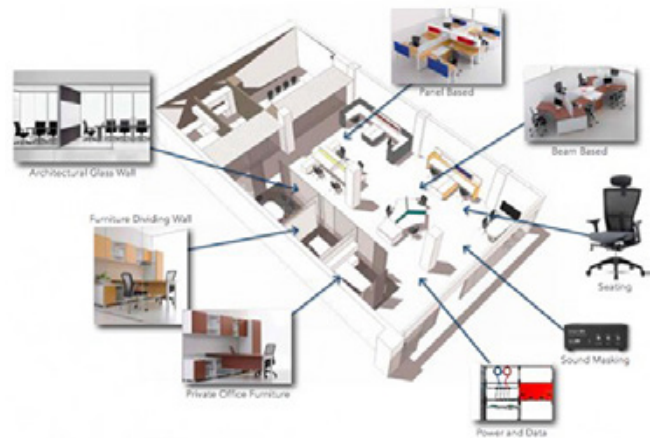

>Software for Specifications

-GOLD: *Virtual Library* by **Spec Simple**: Virtual Library provides specifiers with one location to quickly access all interiors, architectural and engineering vendors and their products. Resources include product finders that sort product by price and features, one-click customized product brochures, robust project reporting, and built in product alternatives. www.specsimple.com

SPECSIMPLE.com

Where the world of design connects.

-SILVER: *MAI Completely Furnished Office Budget Tool* by **MAI**: The MAI Completely Furnished Office Budget Tool is an online real time program designed to help design professionals and property managers create instant budgets for a completely furnished office space. www.maispace.com