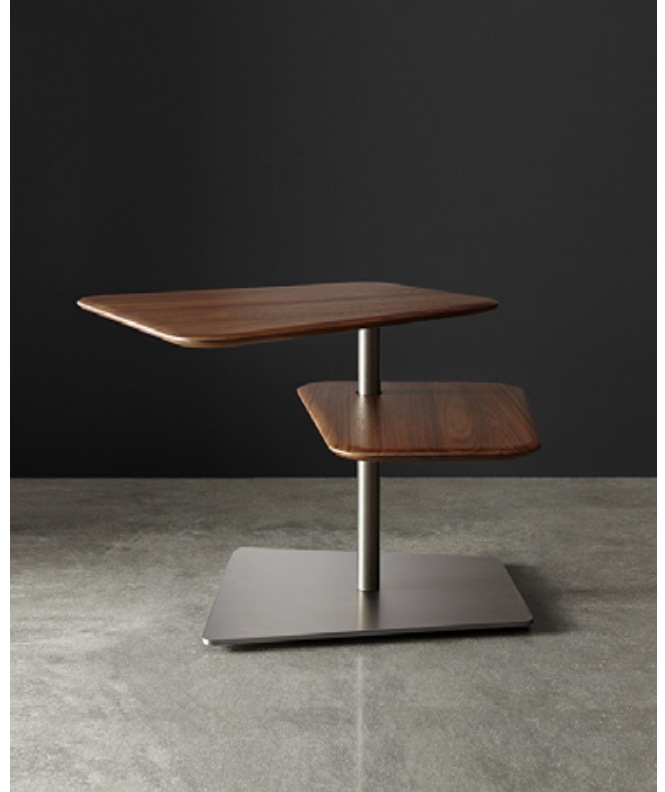

“In another project, the clients liked what we’d already done, but they wanted a lounge piece in the private offices to accommodate small-group meetings. So the product reflects the, ‘Wouldn’t it be great if the lounge piece could be integrated into the system or used separately.’”

The outside design team of **David Fuehrer, Ehren Gaag, Jay Koback** and **Robert Mariduena** worked closely with **Matt Elder** and **Chad Thompson** of the Tuohy product development and engineering staff to realize the disparate goals and inputs. Throughout the process, the team wanted to create a more casual alternative to traditional casegoods that takes into account today’s blending of work life and personal life.

The result is an extremely flexible system of casegoods with integrated or freestanding seating elements, tables that can be spec’d as height adjustable or fixed height at either sitting or standing height, wall panels in wood, Corian® or back-painted glass and credenza/storage modules in a multitude of options, plus an award winning, multi-level lazy Susan type occasional table that facilitates idea sharing.

WorkStyles also includes a holistic approach to wire management and easy power access designed for seamless integration. www.tuohyfurniture.com

neocon

Best Of Competition: Tuohy, WorkStyles Occasional Table