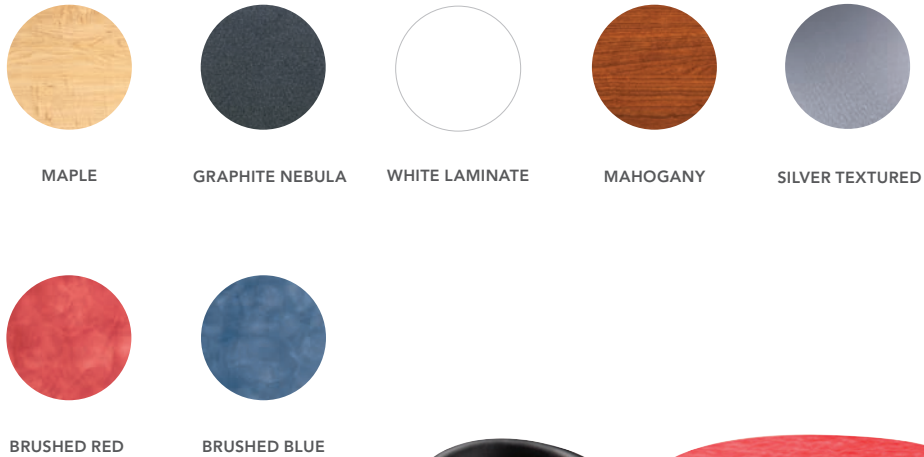

ROLLRD Lift Barstool
Red Vinyl
15" Round
23-33.5"H Adjustable

ROLLGY Lift Barstool
Gray Vinyl
15" Round
23-33.5"H Adjustable

ROLLWH Lift Barstool
White Vinyl
15" Round
23-33.5"H Adjustable

ROLLBL Lift Barstool
Black Vinyl
15" Round
23-33.5"H Adjustable

BSN Jetson Barstool
Black
18"L 19"D 29"H

BCE Ice Barstool
Transparent, Chrome
16"L 14"D 33"H

BSS Banana Barstool
Black, Chrome
21"L 22"D 30"H

BST Banana Barstool
White, Chrome
21"L 22"D 30"H

BSL Gin Barstool
Maple, Chrome
16"L 16"D 29"H

BSC Oslo Barstool
White
17"L 20"D 30"H

BSD Oslo Barstool
Blue
17"L 20"D 30"H

BAR TABLES

TABLE TOP OPTIONS

BAR TABLES

Standard Black Base

30" Round 42"H
VTK Maple Top
VTJ Graphite Nebula Top
30MHSB Mahogany Top
VTG Silver Textured Top
VTB Brushed Red Top
VTC Brushed Blue Top