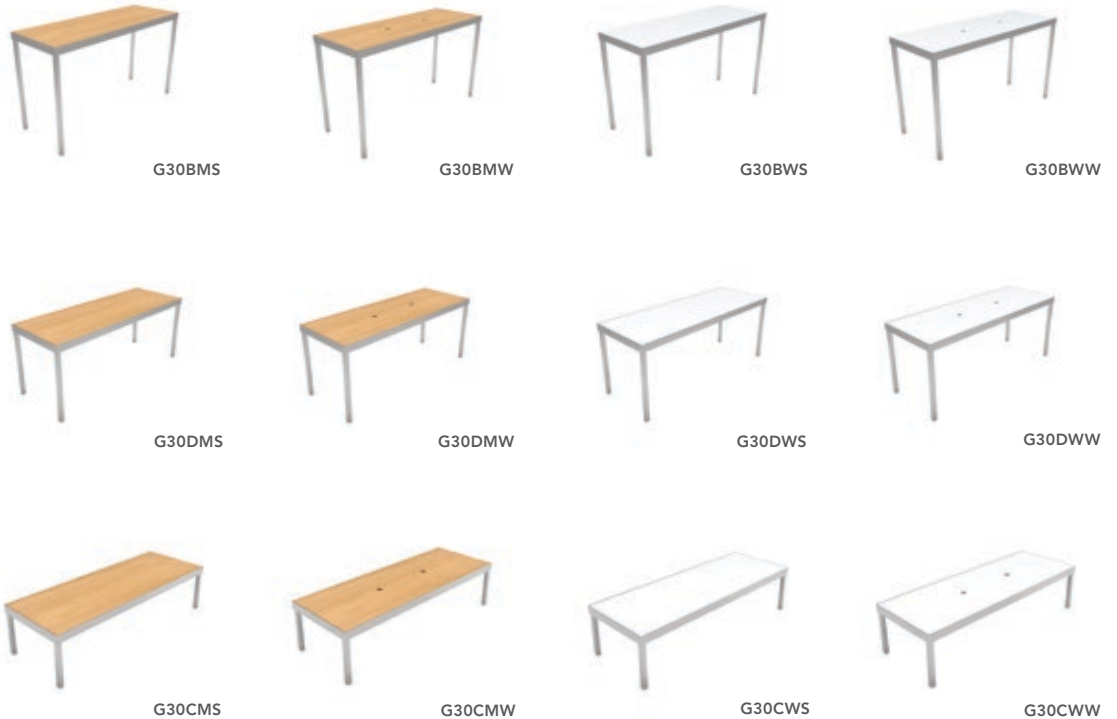

CC5 Table
Mahogany
42" Round 29"H

CB1 Table
Graphite Nebula
42" Round 29"H

CONF42 Table
White Laminate
42" Round 29"H

EXECUTIVE CHAIRS

G30 COMMUNAL BAR, CAFÉ & COCKTAIL TABLES

TABLE TOP OPTIONS

MAPLE

WHITE