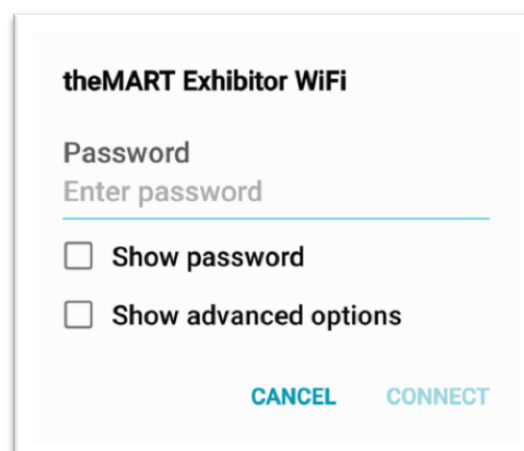

Step 2

Enter the password **oak2017** and hit "Connect"