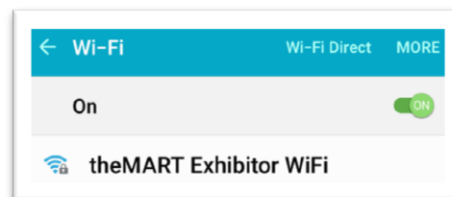

## How to access WiFi on the 7<sup>th</sup> floor

Access theMART's new, complementary WiFi in three simple steps:

**Select > Connect > Accept**

### Step 1

Turn on your device's WiFi and select "theMART Exhibitor WiFi"