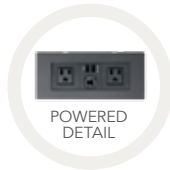

Powered Seating

Please Note: Client is responsible for providing labor and an electrical power source to the furniture. One 110V power source is required for each charging panel. Two charging units can be daisy chained together. 10A max per charging panel.