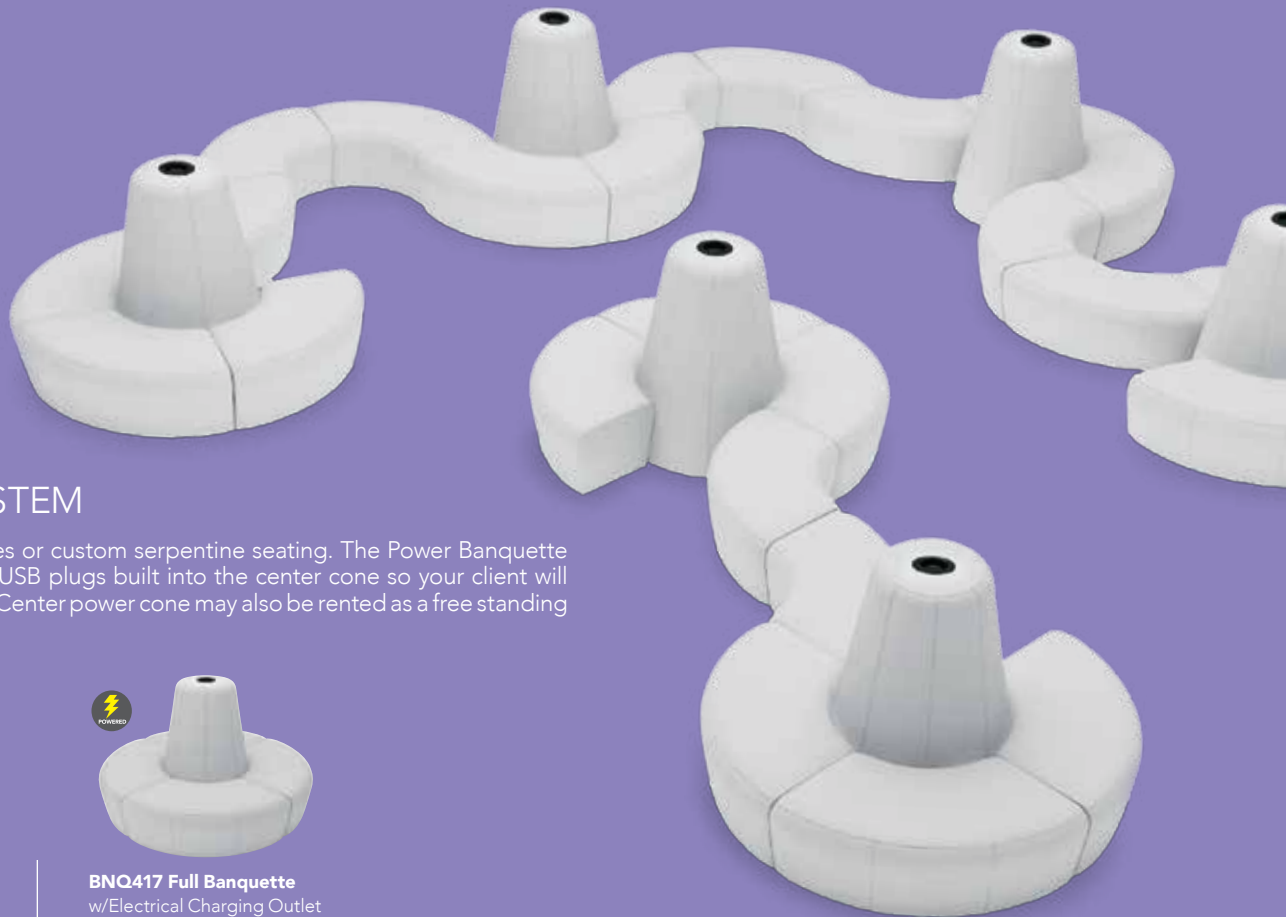

Powered Banquettes.

Denotes Powered Products

MODULAR SYSTEM

Create round banquettes or custom serpentine seating. The Power Banquette system has 3 AC and 2 USB plugs built into the center cone so your client will never be left powerless. Center power cone may also be rented as a free standing charging station.

BNQ417 Full Banquette
w/Electrical Charging Outlet
(white vinyl)
72"RND 51"H