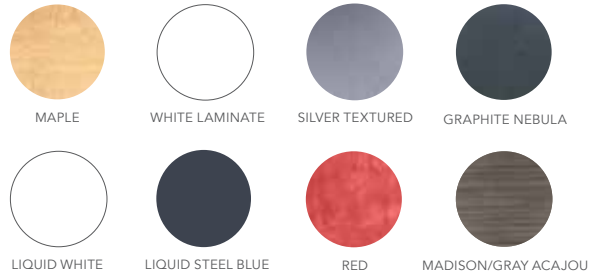

30" Round Café Tables Standard Black Base

30" Round 29"H

A) ZTB (red top)

B) ZTH (liquid steel blue top)

Hydraulic Chrome Base

30" Round 29"H

C) LIQ009 (liquid white top)

D) 30MAHC (Madison gray acajou top)

Malba Chair

20"L 20"D 32"H

E) MALGRN (green)

Customize And Create

Choose your base, black or chrome, then pick a color that suits your design.

Café Tables

Standard Black Base

30" Round 29"H

- A) ZTG (silver textured)
- B) ZTJ (graphite nebula)
- C) ZTK (maple)
- D) LIQ004 (liquid white)
- E) ZTA (Madison/gray acajou)

36" Round 29"H

- F) ZTQ (white laminate)
- G) ZTN (graphite nebula)
- H) ZTP (maple)