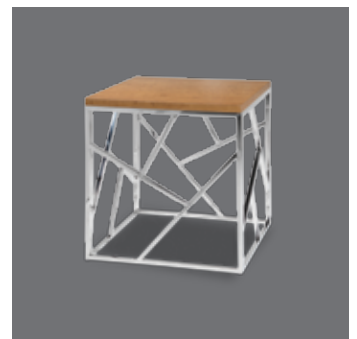

CORT®

TRADE SHOW FURNISHINGS

Product Guide

Featuring:

- POWERED Collections
- Modular Seating
- Executive Seating
- Communal Tables
- Barstools

Power Up In Style.

Denotes Powered Products

ROMA 
SFAPWR Sofa, Powered
(white vinyl) 78"L 31"D 33"H

ROMA 
CHRPWR Chair, Powered
(white vinyl) 37"L 31"D 33"H

Powered Seating

Empower attendees at your next show with functional charging furniture from CORT and make searching for wall outlets history. From soft seating and tables to pedestals and lamps, our complete charging collection lets you Power Up the Possibilities. Charging adapters are available to rent for all powered products.