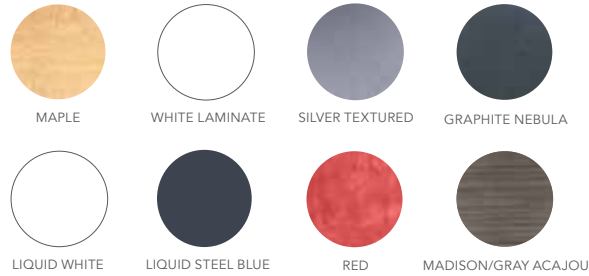

Bar Tables

A) LIQ010
30" Round Bar Table
(liquid white, chrome hydraulic base)
30"RND 45"H
B) APS12
Apex Barstools
(blue ultra suede)
21"L 21"D 33"H

C) 30SBHB
30" Round Bar Table
(liquid steel blue top, chrome hydraulic base)
30"RND 45"H
D) RSTSTL
Rustique Barstool
(gunmetal)
13"L 13"D 30"H

Customize And Create

Choose your base, black or chrome, then pick a color that suits your design.

Bar Tables

Standard Black Base
30" Round 42"H

- A) VTJ (graphite nebula)
- B) VTK (maple)
- C) VTG (silver textured)
- D) VTB (red)
- E) LIQ003 (liquid white)
- F) VTH (liquid steel blue)