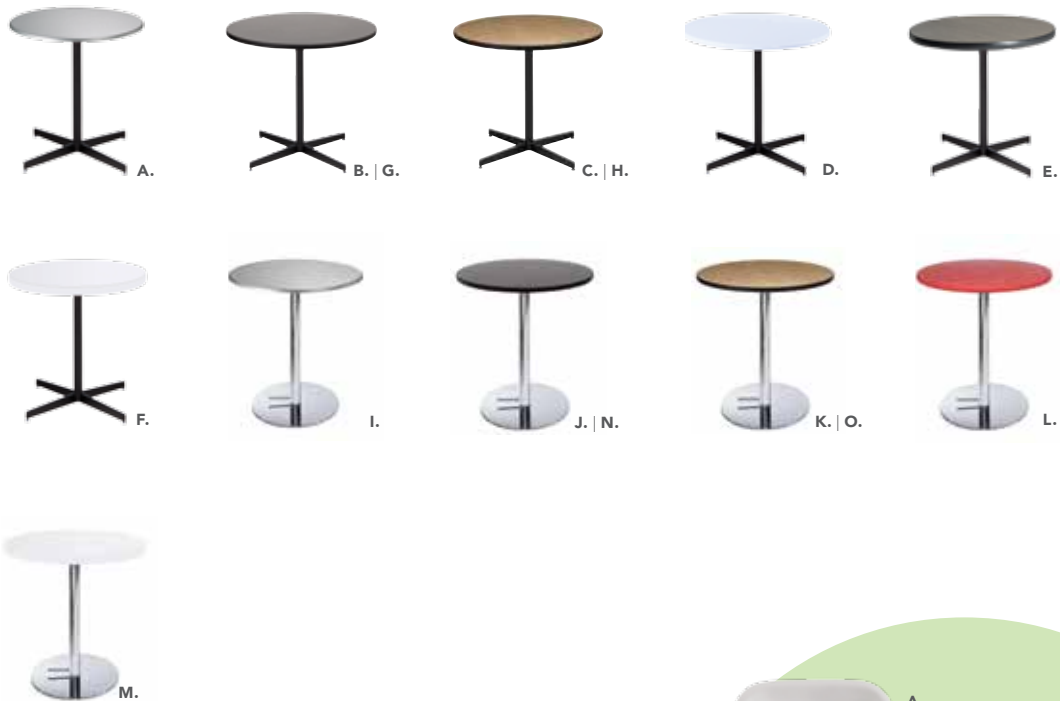

Malba Chair

20"L 20"D 32"H

E) MALGRN (green)

Customize And Create

Choose your base, black or chrome, then pick a color that suits your design.

Café Tables

Standard Black Base

30" Round 29"H